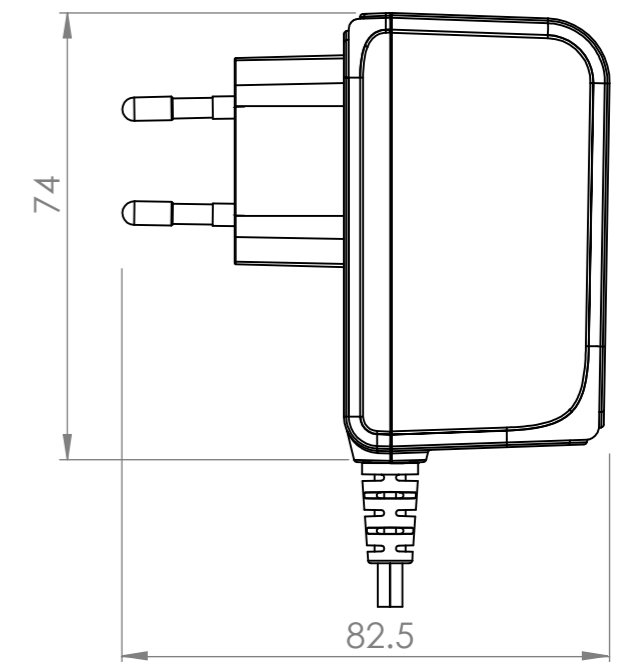

Bioo Lux

Translucent porcelain table lamp

ADAPTOR TECHNICAL DATASHEET

DIMENSION (MM.)

74x82.5x32

VOLTS (V)

Input 110-240V
Output 24V 1.5A 36W

FREQUENCY (Hz)

50/60Hz 0.9A

PROTECTION

II