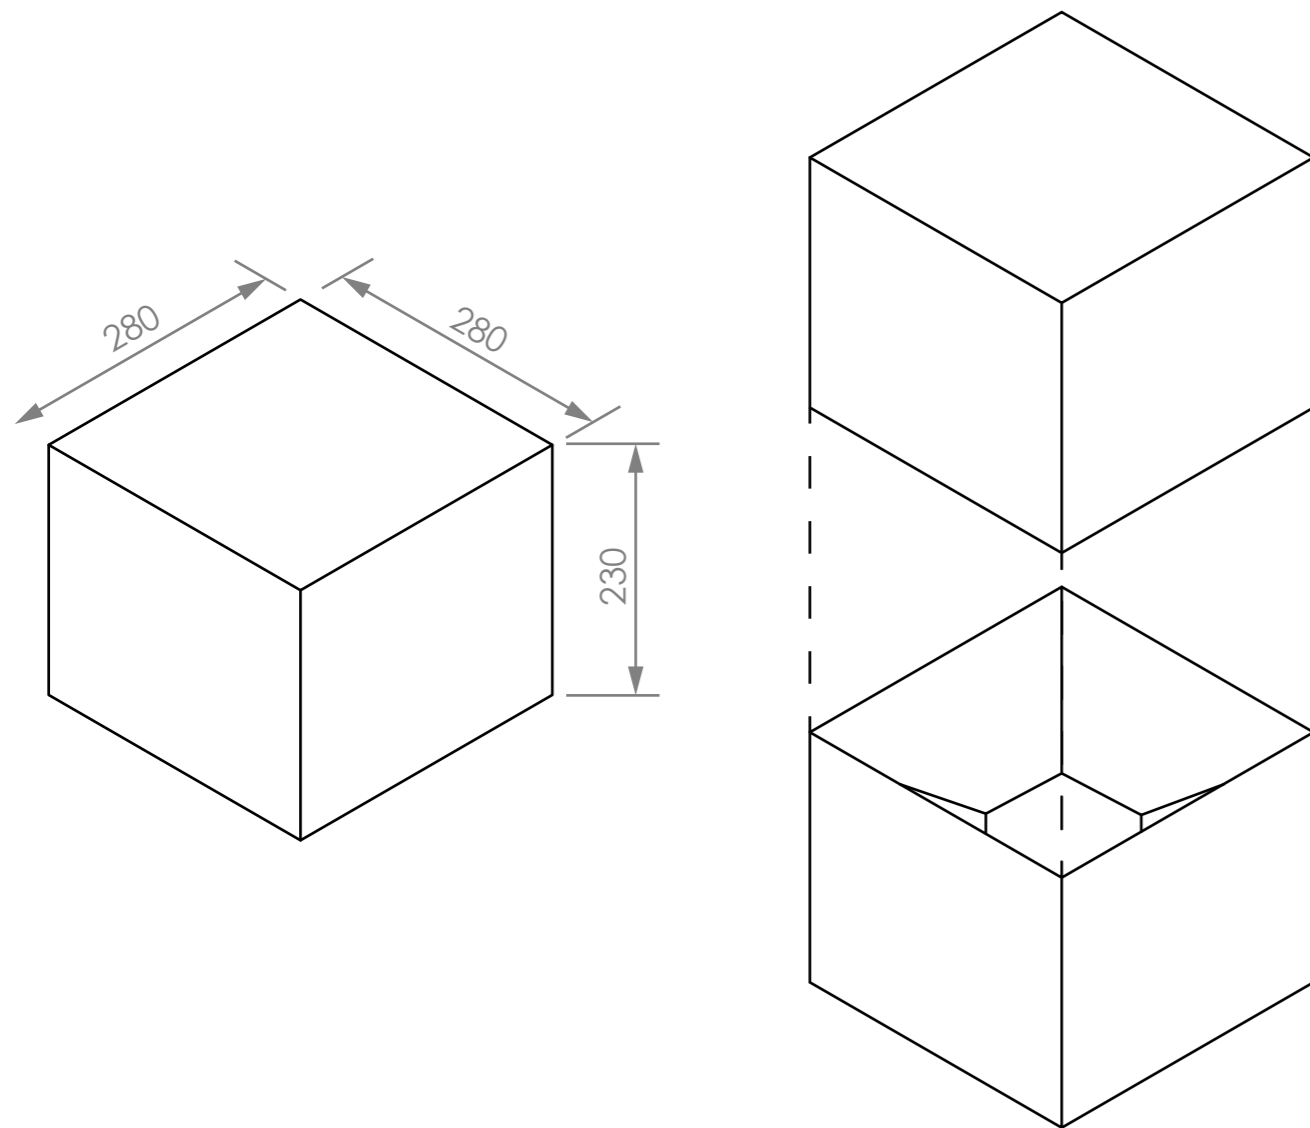

Bioo Lux

Translucent porcelain table lamp

TECHNICAL DATASHEET

DIMENSION (MM.)	210x212
VOLTS (V)	Input DC 24V 625 mA
LED (W)	15W Max.
PROTECTION	II
MATERIAL	Porcelain, Cork and Stainless Steel

DESCRIPTION

Translucent porcelain lamp-pot with a cork base.

Translucent porcelain table lamp

ADAPTOR TECHNICAL DATASHEET

DIMENSION (MM.)

74x82.5x32

VOLTS (V)

Input 110-240V
Output 24V 1.5A 36W

FREQUENCY (Hz)

50/60Hz 0.9A

PROTECTION

II

Bioo Lux

Translucent porcelain table lamp

INTERIOR PACKAGING

EXTERIOR PACKAGING