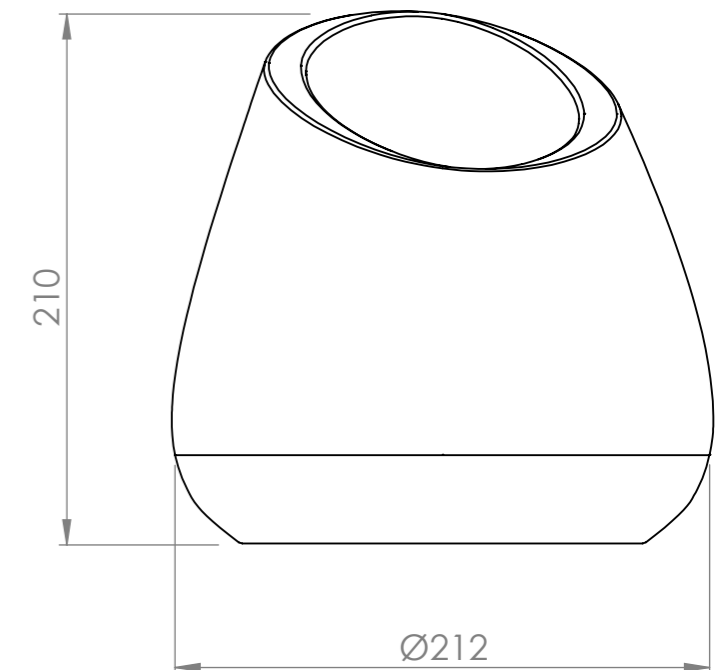

Bioo Lux

Translucent porcelain table lamp

TECHNICAL DATASHEET

DIMENSION (MM.)	210x212
VOLTS (V)	Input DC 24V 625 mA
LED (W)	15W Max.
PROTECTION	II
MATERIAL	Porcelain, Cork and Stainless Steel

DESCRIPTION

Translucent porcelain lamp-pot with a cork base.

Translucent porcelain table lamp

ADAPTOR TECHNICAL DATASHEET

DIMENSION (MM.)

74x82.5x32

VOLTS (V)

Input 110-240V
Output 24V 1.5A 36W

FREQUENCY (Hz)

50/60Hz 0.9A