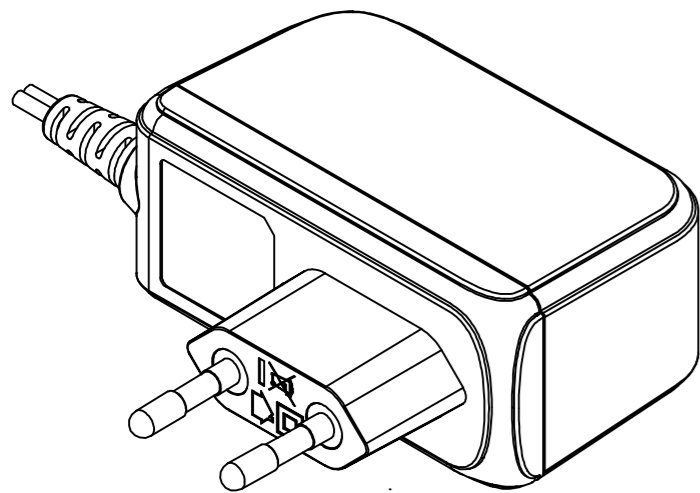

Bioo Lux

Translucent porcelain table lamp

ADAPTOR TECHNICAL DATASHEET

DIMENSION (MM.)

74x82.5x32

VOLTS (V)

Input 110-240V
Output 24V 1.5A 36W

FREQUENCY (Hz)

50/60Hz 0.9A

PROTECTION

II